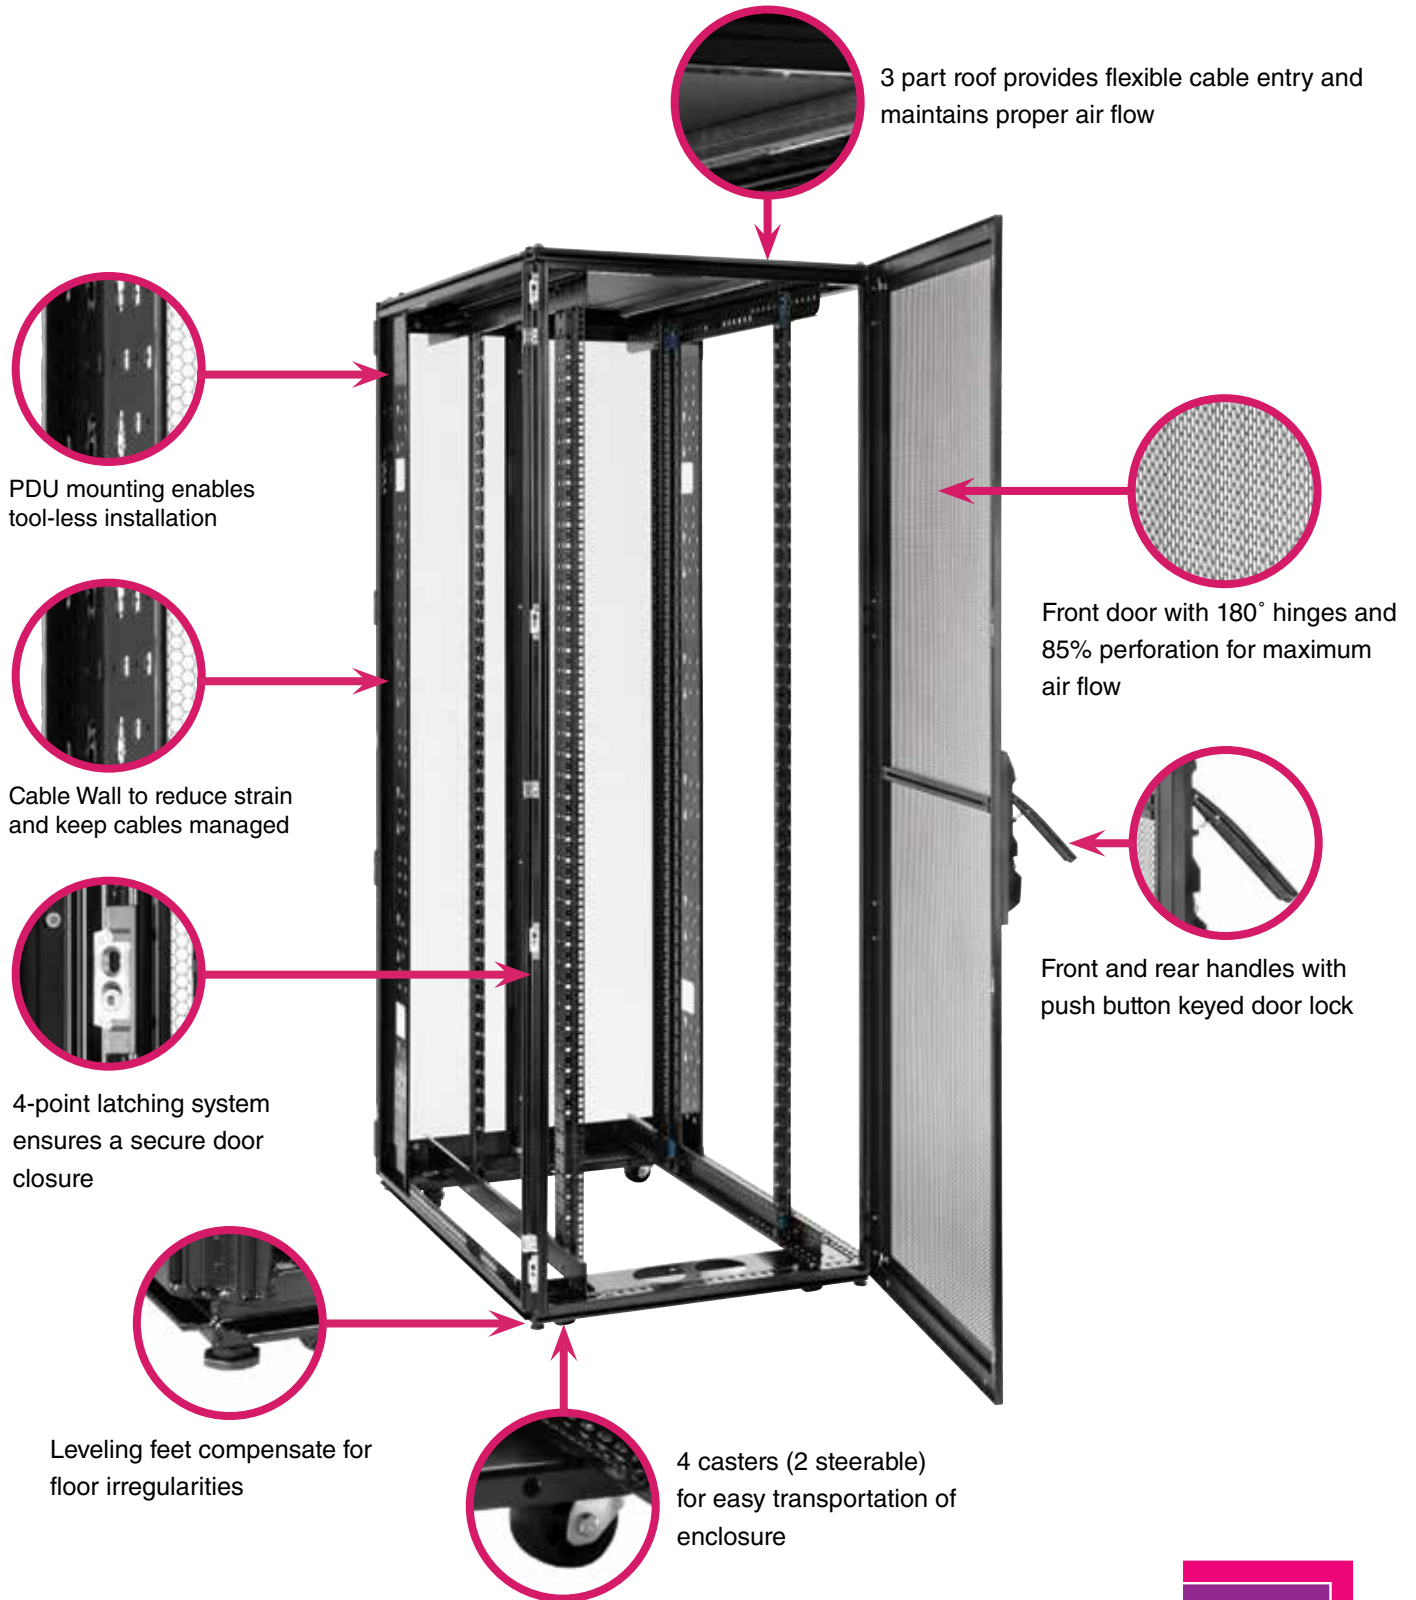

Rittal's simplicITy enclosures are assembled with standard accessories and includes depth variable 19" (482.6mm) profile rails, casters, cable management, PDU mounting options, and locking front and rear vented doors.

IT INFRASTRUCTURE

SOFTWARE & SERVICES

FRIEDHELM LOH GROUP

To put it simply, we've installed your favorite accessories

SimpliciTy enclosures are not stripped down enclosures that you will have to upgrade with additional components. These Rittal enclosures come with your favorite accessories installed and ready for deployment.